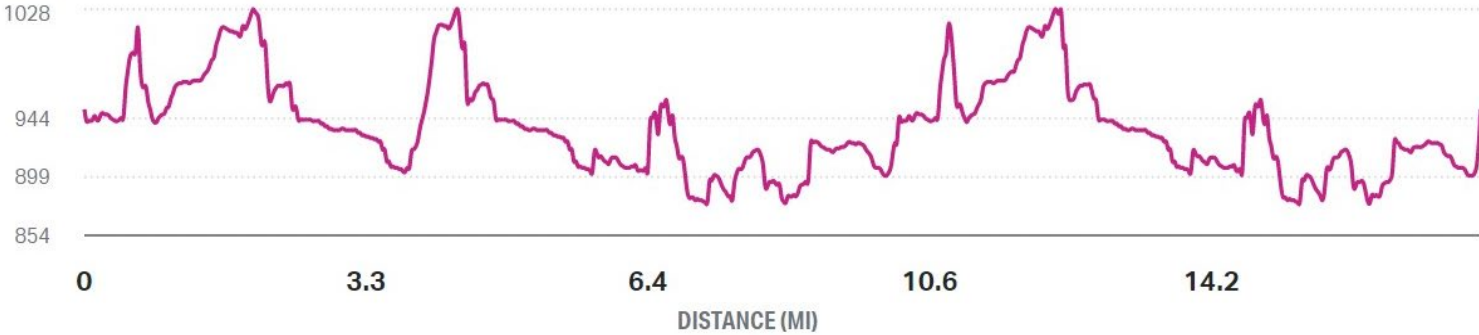

OFFICIAL RACE ELEVATION GUIDE

↗ ELEVATION (FT)

START

951 ft

MAX

1,028 ft

GAIN

760 ft